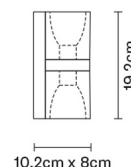

CUBETTO
D28D0200

Pamio Design

Description

Wall lamp with glass diffusers made of crystal, sandblasted inside. Polished chrome-plated metal structure.

Dimensions

Voltage

220-240V

Socket

Weight Lamp

Net: 2.89 kg

Packaging

Gross weight: 2.98 kg
Volume: 0.007 m³
Number of boxes: 1

Specs

IP20

In the same family